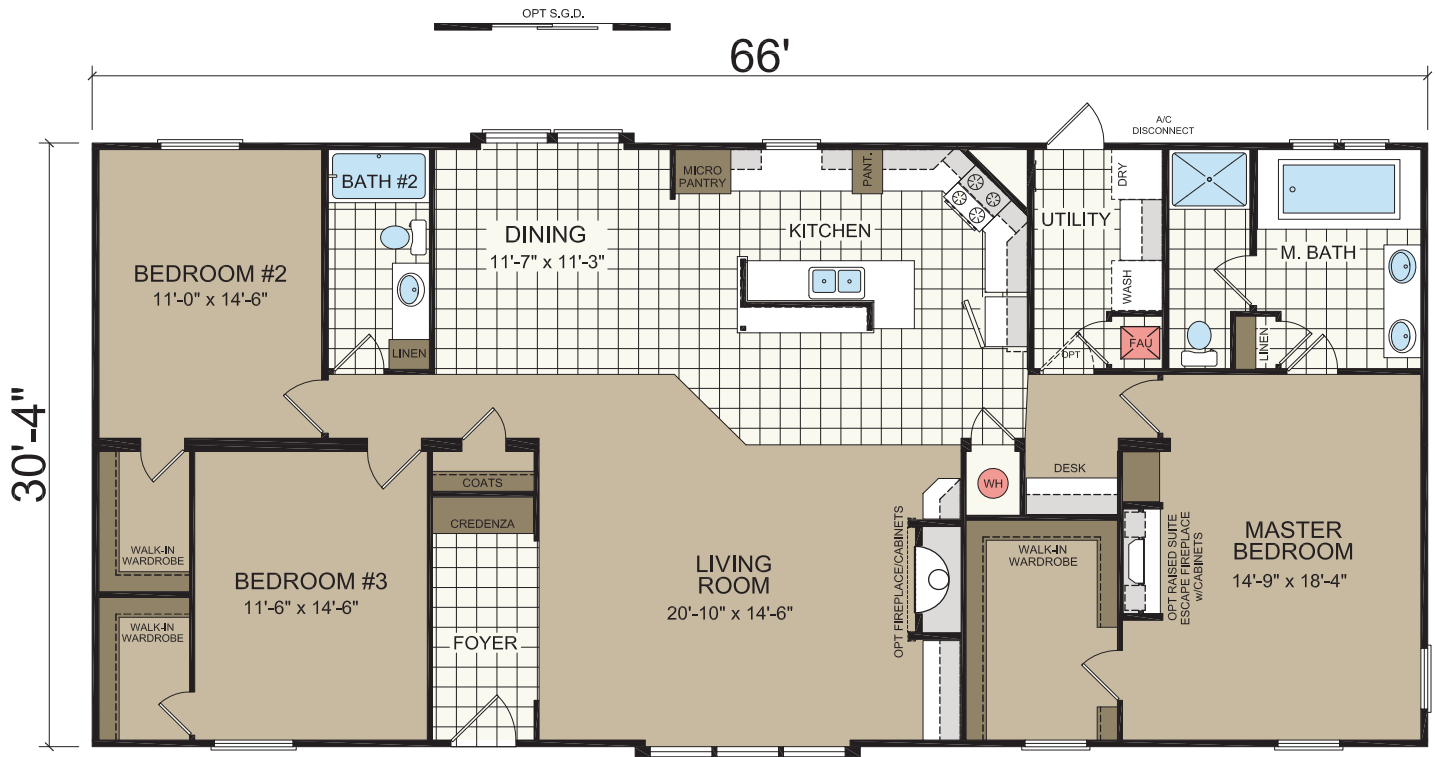

TP3266A - 3 Bed - 2 Bath - 2,002 sq ft. - 32' x 66'

Call today to schedule an appointment

**855-550-6550**